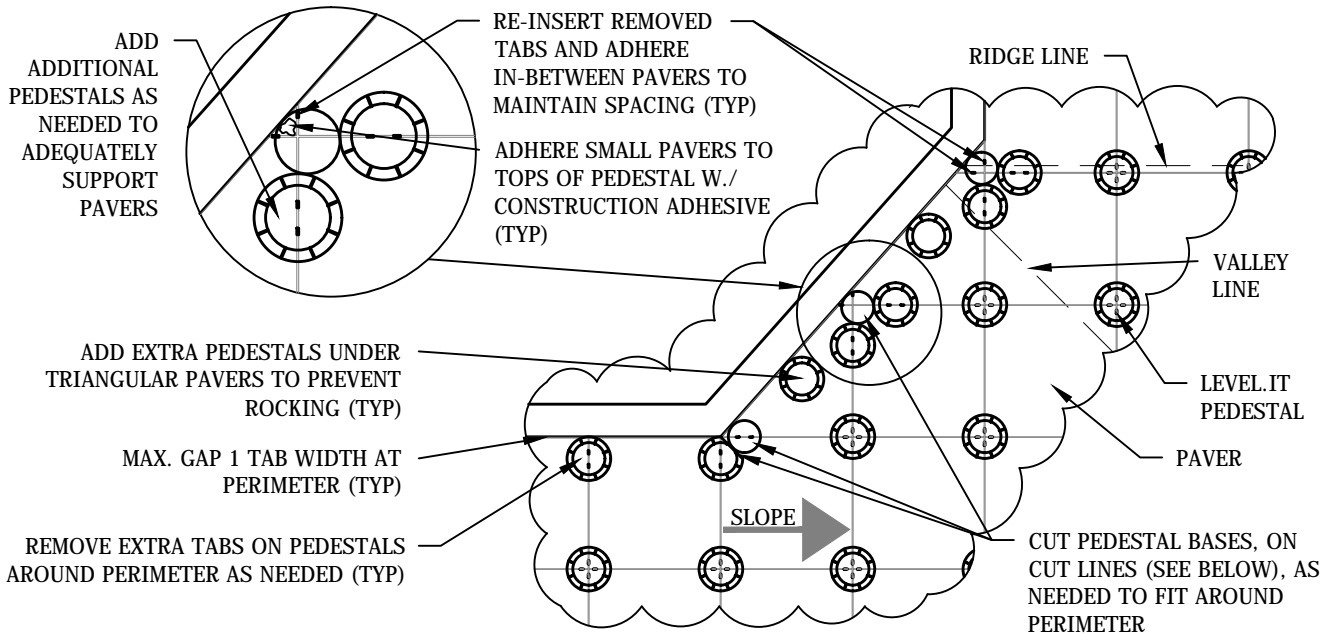

DIAGONAL PEDESTAL PERIMETER PLACEMENT

NARROW & SMALL CUT PAVER PERIMETER PLACEMENT

BOTTOM PEDESTAL BASE VIEW

**NOTES:**

1. INSTALLATION TO BE COMPLETED IN ACCORDANCE WITH MANUFACTURER'S SPECIFICATIONS.
2. DRAWINGS NOT TO SCALE.
3. CONTRACTOR'S NOTE: FOR PRODUCT AND COMPANY INFORMATION VISIT [www.BisonDeckSupports.com](http://www.BisonDeckSupports.com) REFERENCE L-045.

## 1D DIAGONAL PERIMETER PLACEMENT

PEDESTAL PLACEMENT AT DIAGONAL PERIMETERS