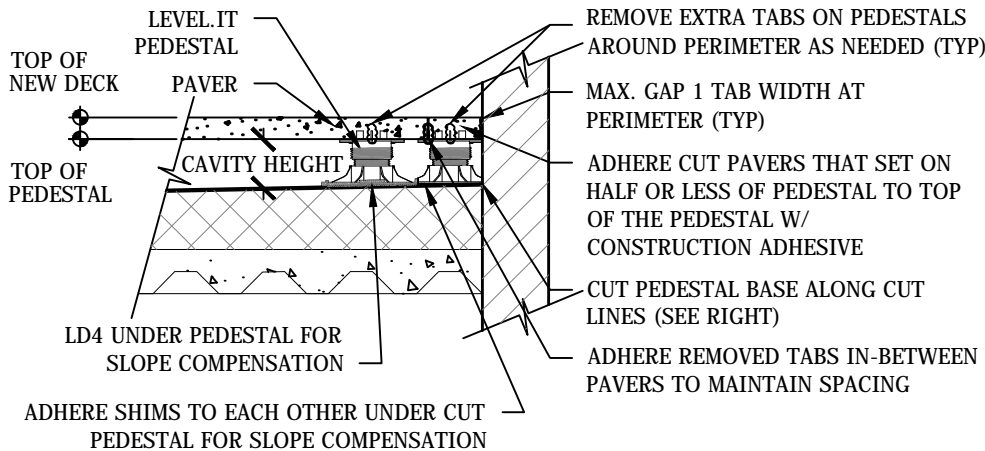

DIAGONAL PEDESTAL PERIMETER PLACEMENT

NARROW & SMALL CUT PAVER PERIMETER PLACEMENT

BOTTOM PEDESTAL BASE VIEW

**NOTES:**

1. INSTALLATION TO BE COMPLETED IN ACCORDANCE WITH MANUFACTURER'S SPECIFICATIONS.
2. DRAWINGS NOT TO SCALE.
3. CONTRACTOR'S NOTE: FOR PRODUCT AND COMPANY INFORMATION VISIT [www.BisonDeckSupports.com](http://www.BisonDeckSupports.com) REFERENCE L-045.

## 1D DIAGONAL PERIMETER PLACEMENT

PEDESTAL PLACEMENT AT DIAGONAL PERIMETERS