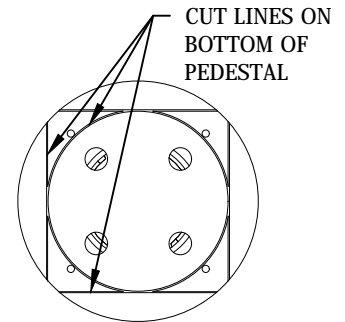

DIAGONAL PEDESTAL PERIMETER PLACEMENT

NARROW & SMALL CUT PAVER PERIMETER PLACEMENT

BOTTOM PEDESTAL BASE VIEW

**NOTES:**

1. INSTALLATION TO BE COMPLETED IN ACCORDANCE WITH MANUFACTURER'S SPECIFICATIONS.
2. DRAWINGS NOT TO SCALE.
3. CONTRACTOR'S NOTE: FOR PRODUCT AND COMPANY INFORMATION VISIT [www.BisonDeckSupports.com](http://www.BisonDeckSupports.com) REFERENCE L-045.