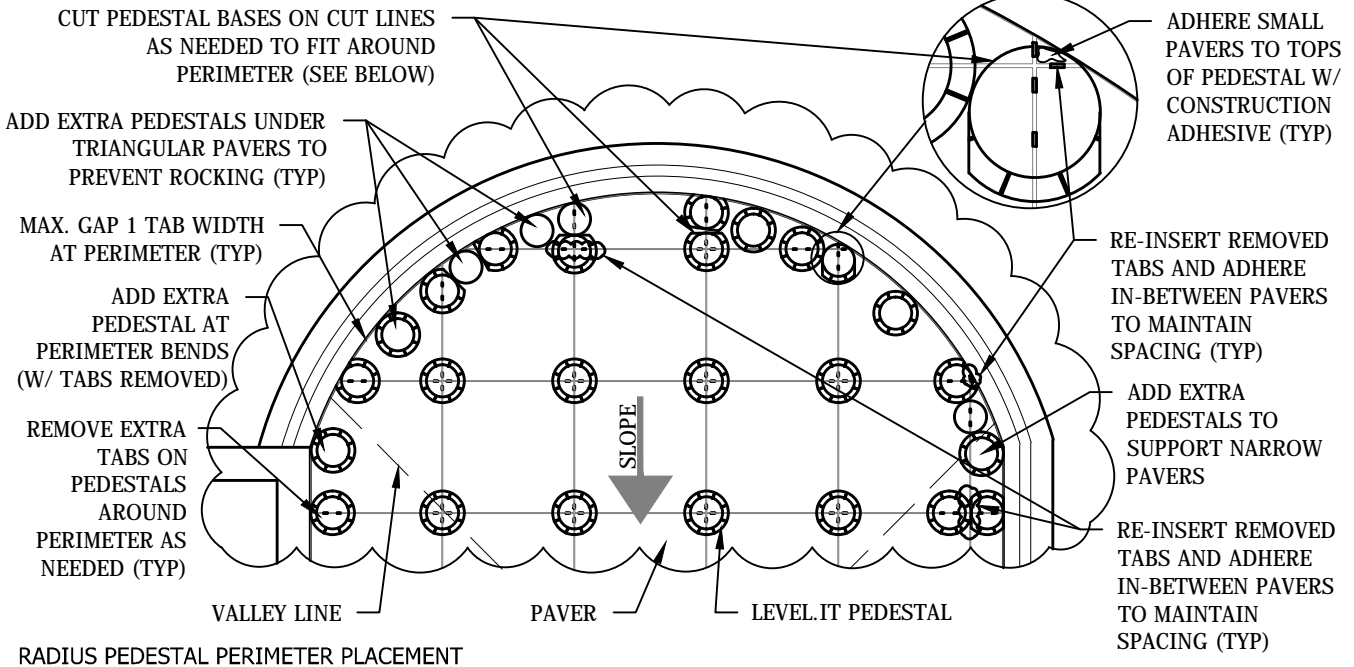

RADIUS PEDESTAL PERIMETER PLACEMENT

NARROW & SMALL CUT PAVER PERIMETER PLACEMENT

BOTTOM PEDESTAL BASE VIEW

NOTES:

1. INSTALLATION TO BE COMPLETED IN ACCORDANCE WITH MANUFACTURER'S SPECIFICATIONS.
2. DRAWINGS NOT TO SCALE.
3. CONTRACTOR'S NOTE: FOR PRODUCT AND COMPANY INFORMATION VISIT www.BisonDeckSupports.com REFERENCE L-044.

1C RADIUS PERIMETER PLACEMENT

PEDESTAL PLACEMENT AT RADIUS PERIMETERS