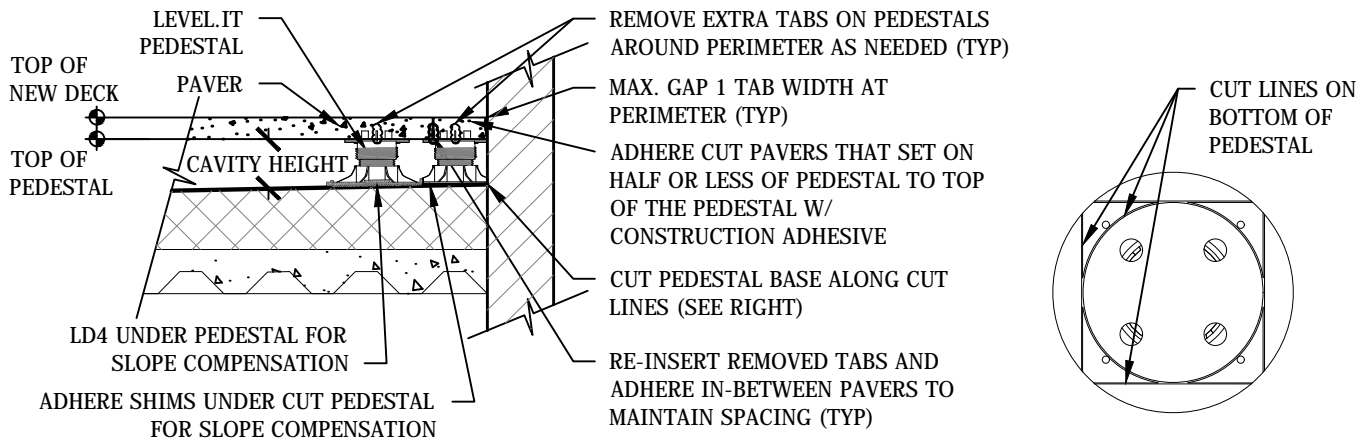

RADIUS PEDESTAL PERIMETER PLACEMENT

NARROW & SMALL CUT PAVER PERIMETER PLACEMENT

BOTTOM PEDESTAL BASE VIEW

NOTES:

1. INSTALLATION TO BE COMPLETED IN ACCORDANCE WITH MANUFACTURER'S SPECIFICATIONS.
2. DRAWINGS NOT TO SCALE.
3. CONTRACTOR'S NOTE: FOR PRODUCT AND COMPANY INFORMATION VISIT www.BisonDeckSupports.com REFERENCE L-044.

1C RADIUS PERIMETER PLACEMENT

PEDESTAL PLACEMENT AT RADIUS PERIMETERS