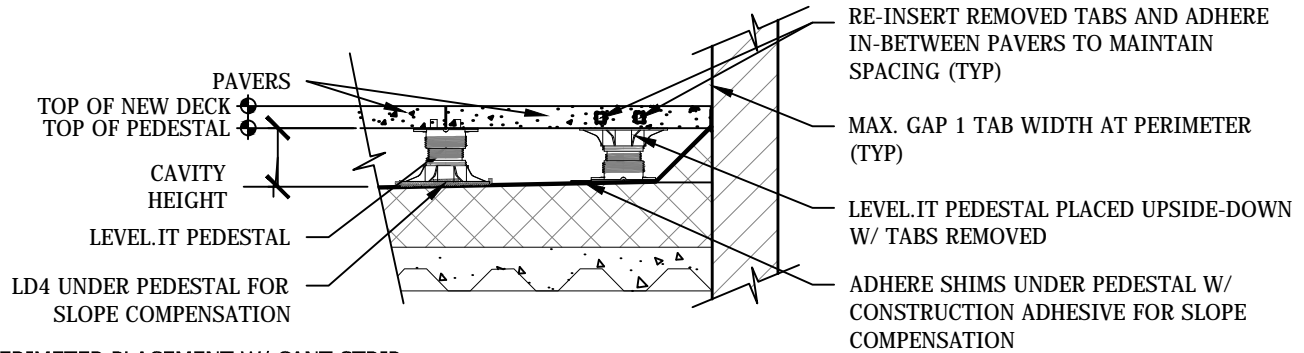

PERIMETER PLACEMENT W/ CANT STRIP

NARROW CUT PAVER PERIMETER PLACEMENT

CUT PAVER PERIMETER PLACEMENT

BOTTOM PEDESTAL BASE VIEW

NOTES:

1. INSTALLATION TO BE COMPLETED IN ACCORDANCE WITH MANUFACTURER'S SPECIFICATIONS.
2. DRAWINGS NOT TO SCALE.
3. CONTRACTOR'S NOTE: FOR PRODUCT AND COMPANY INFORMATION VISIT www.BisonDeckSupports.com REFERENCE L-043.

1B PERIMETER PEDESTAL PLACEMENT

CANT STRIP AND CUT PAVER PERIMETER PLACEMENT