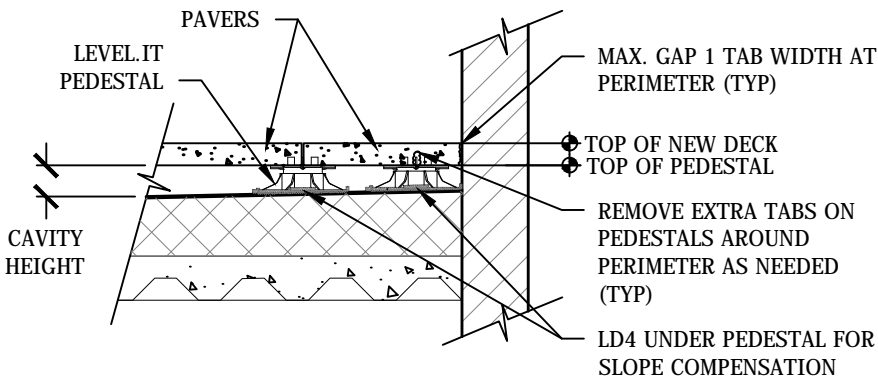

PERIMETER PLACEMENT W/ CANT STRIP

NARROW CUT PAVER PERIMETER PLACEMENT

CUT PAVER PERIMETER PLACEMENT

BOTTOM PEDESTAL BASE VIEW

NOTES:

1. INSTALLATION TO BE COMPLETED IN ACCORDANCE WITH MANUFACTURER'S SPECIFICATIONS.
2. DRAWINGS NOT TO SCALE.
3. CONTRACTOR'S NOTE: FOR PRODUCT AND COMPANY INFORMATION VISIT www.BisonDeckSupports.com REFERENCE L-043.

1B PERIMETER PEDESTAL PLACEMENT

CANT STRIP AND CUT PAVER PERIMETER PLACEMENT