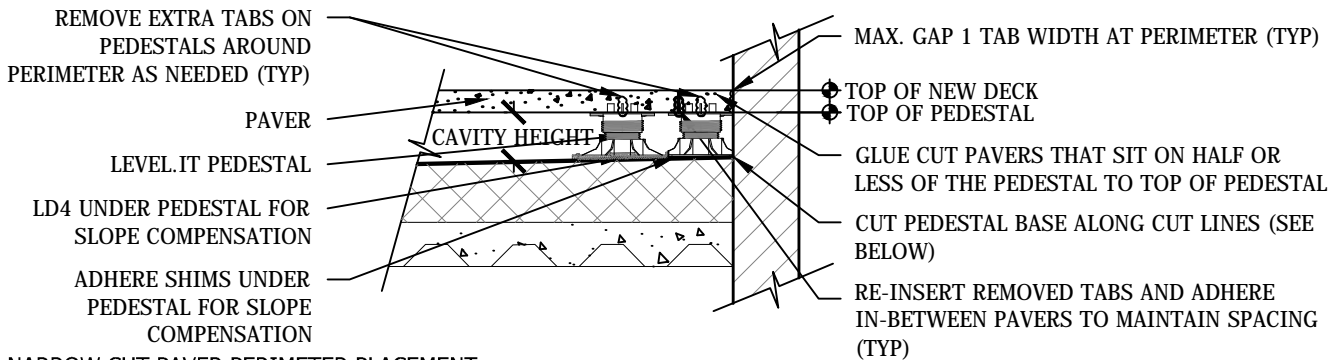

PERIMETER PLACEMENT W/ CANT STRIP

NARROW CUT PAVER PERIMETER PLACEMENT

CUT PAVER PERIMETER PLACEMENT

BOTTOM PEDESTAL BASE VIEW

NOTES:

1. INSTALLATION TO BE COMPLETED IN ACCORDANCE WITH MANUFACTURER'S SPECIFICATIONS.
2. DRAWINGS NOT TO SCALE.
3. CONTRACTOR'S NOTE: FOR PRODUCT AND COMPANY INFORMATION VISIT www.BisonDeckSupports.com REFERENCE L-043.

1B PERIMETER PEDESTAL PLACEMENT

CANT STRIP AND CUT PAVER PERIMETER PLACEMENT