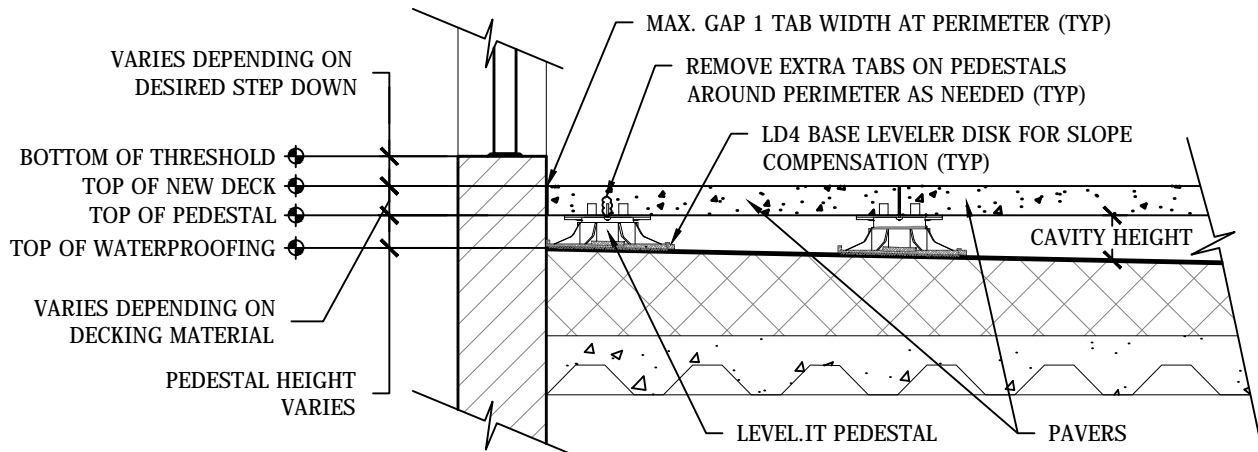

ENLARGED PLAN VIEW

A1 THRESHOLD PEDESTAL PLACEMENT SECTION DETAIL

NOTES:

1. INSTALLATION TO BE COMPLETED IN ACCORDANCE WITH MANUFACTURER'S SPECIFICATIONS.
2. DRAWINGS NOT TO SCALE.
3. CONTRACTOR'S NOTE: FOR PRODUCT AND COMPANY INFORMATION VISIT www.BisonDeckSupports.com REFERENCE L-042.

1A THRESHOLD PLACEMENT

ENLARGED PLAN VIEW AND SECTION VIEW