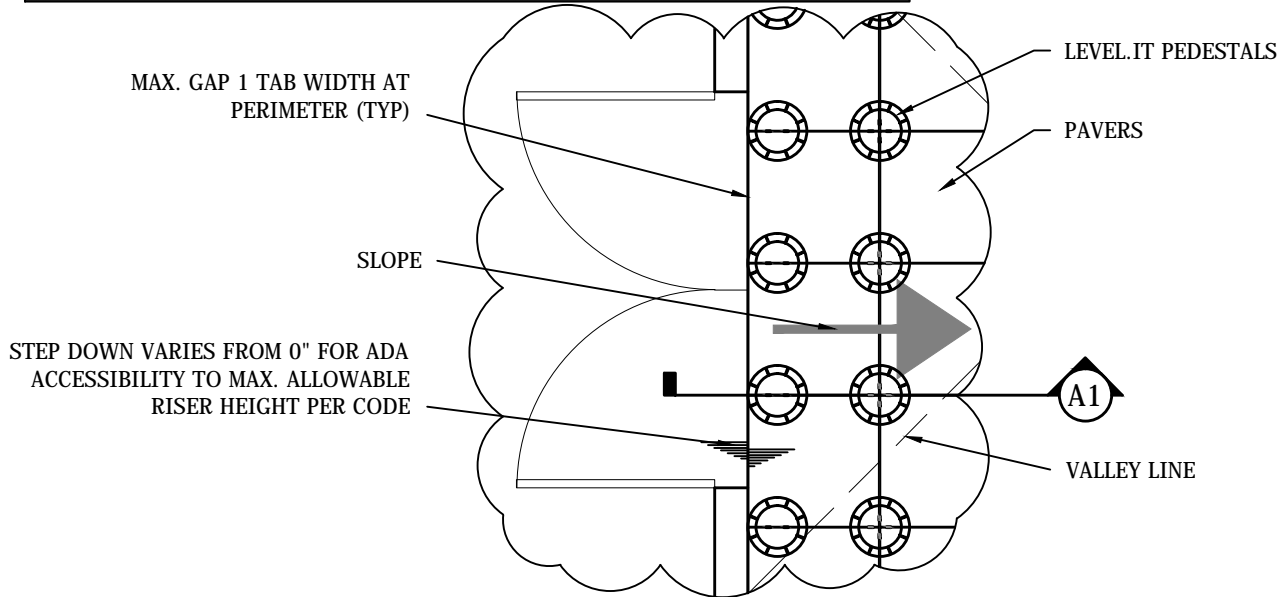

LEVEL.IT

ADJUSTABLE DECK SUPPORTS

BISON DECK SUPPORTS
 1975 W. 13TH AVE.
 DENVER, COLORADO 80204
 TOLL FREE: 1-800-333-4234
 PHONE: (303) 892-0400
 FAX: (303) 825-5988
 Sales@BisonDeckSupports.com
 www.BisonDeckSupports.com

ENLARGED PLAN VIEW

A1 THRESHOLD PEDESTAL PLACEMENT SECTION DETAIL

NOTES:

1. INSTALLATION TO BE COMPLETED IN ACCORDANCE WITH MANUFACTURER'S SPECIFICATIONS.
2. DRAWINGS NOT TO SCALE.
3. CONTRACTOR'S NOTE: FOR PRODUCT AND COMPANY INFORMATION VISIT www.BisonDeckSupports.com REFERENCE L-042.

1A THRESHOLD PLACEMENT

ENLARGED PLAN VIEW AND SECTION VIEW