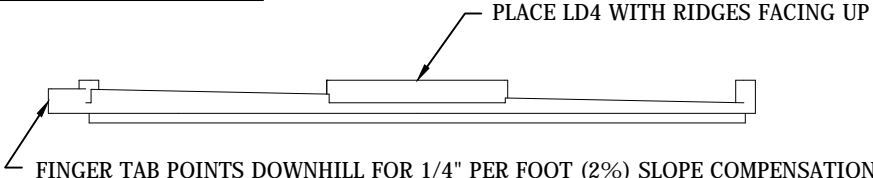

**LD4 BASE LEVELER DISK**

STACK LD4s AND ROTATE IN RELATION TO EACH OTHER TO COMPENSATE FOR A RANGE OF SLOPE.

EACH LD4 WILL COMPENSATE FOR UP TO 1/4" PER FOOT OF SLOPE (2%) AND ADD 3/8" TO THE OVERALL HEIGHT OF A PEDESTAL. A MAXIMUM OF 4 LD4s MAY BE STACKED BELOW A PEDESTAL IN ORDER TO COMPENSATE FOR SLOPES FROM 0" TO 1" PER FOOT (0-8%).