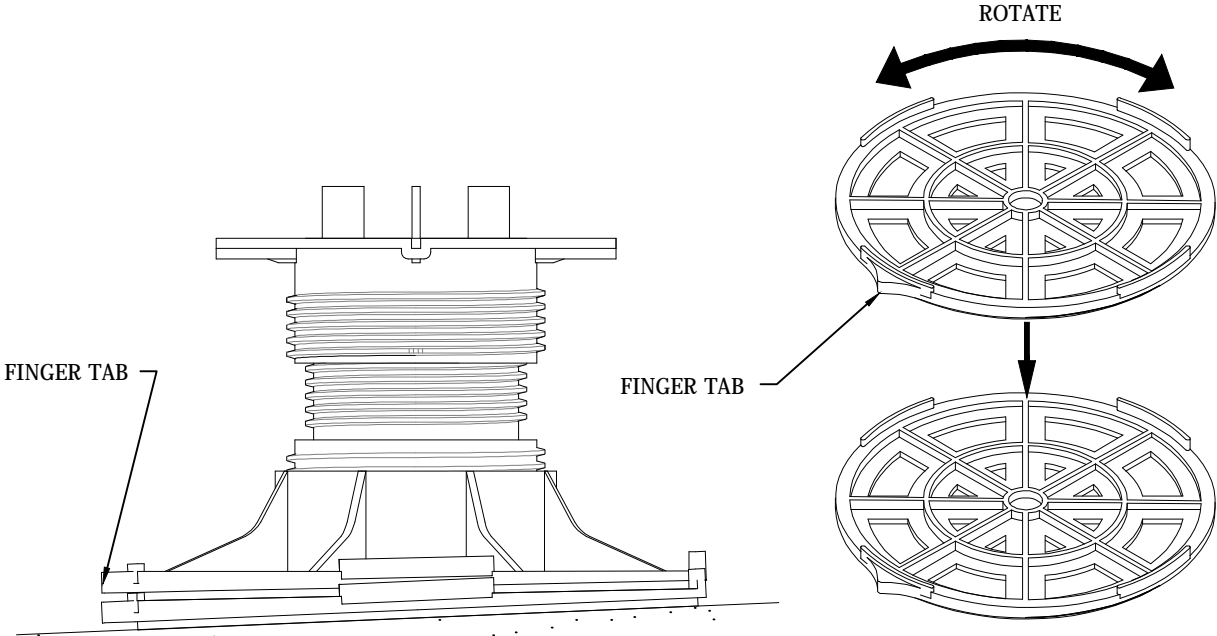

**LD4 BASE LEVELER DISK**

STACK LD4s AND ROTATE IN RELATION TO EACH OTHER TO COMPENSATE FOR A RANGE OF SLOPE.

EACH LD4 WILL COMPENSATE FOR UP TO 1/4" PER FOOT OF SLOPE (2%) AND ADD 3/8" TO THE OVERALL HEIGHT OF A PEDESTAL. A MAXIMUM OF 4 LD4s MAY BE STACKED BELOW A PEDESTAL IN ORDER TO COMPENSATE FOR SLOPES FROM 0" TO 1" PER FOOT (0-8%).

- NOTES:**
1. INSTALLATION TO BE COMPLETED IN ACCORDANCE WITH MANUFACTURER'S SPECIFICATIONS.
  2. DRAWINGS NOT TO SCALE.
  3. CONTRACTOR'S NOTE: FOR PRODUCT AND COMPANY INFORMATION VISIT [www.BisonDeckSupports.com](http://www.BisonDeckSupports.com) REFERENCE L-031.

**LD4 SLOPE COMPENSATION DISK**  
 LD4 BASE LEVELER DISK (0" PER FOOT TO 1" PER FOOT)